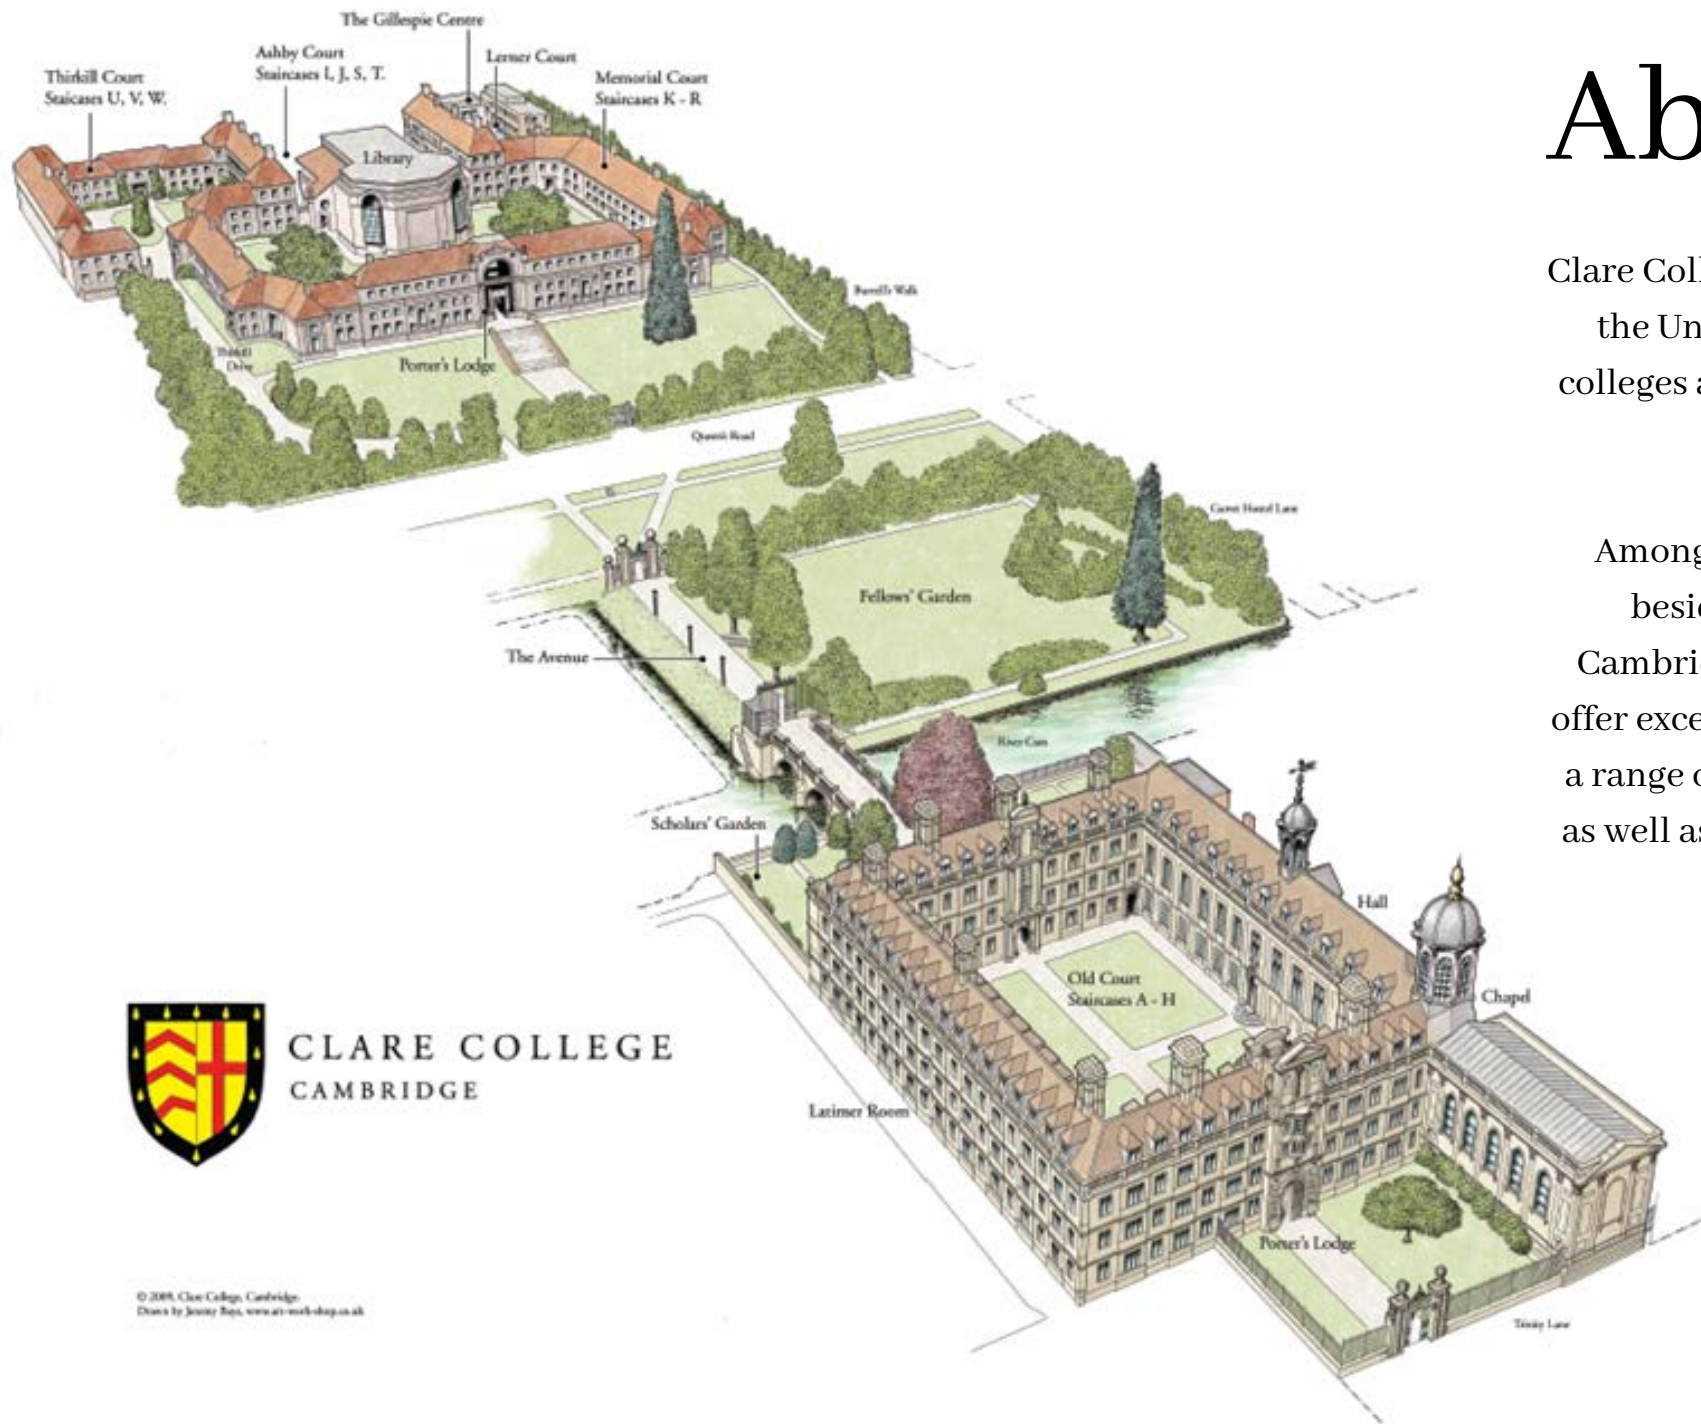

# About us

Clare College is the second oldest of the University of Cambridge's colleges and is located in the heart of Cambridge.

Amongst picturesque gardens beside the River Cam and Cambridge 'backs' Clare College offer excellent conference facilities, a range of first-class food options, as well as on-site accommodation.