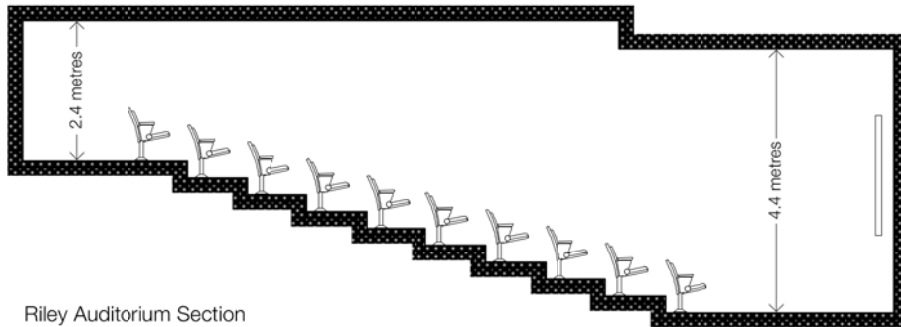

Riley Auditorium Section