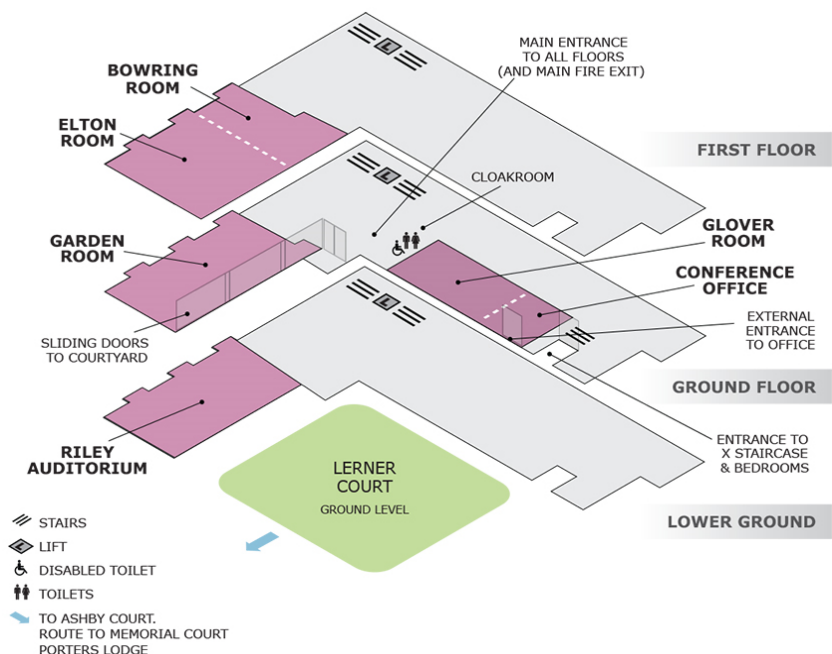

The Riley Auditorium comfortably seats 150 delegates in raked seating with excellent AV facilities and easy access. Ideal for conference presentations and lectures.

Location

- Lower ground floor, Gillespie Centre, Memorial Court

Maximum capacity

- 150 in ranked seating

Features

- Chairs with writing tablets
- Power sockets for laptops
- Space at the rear of the auditorium for translation booth
- Accessible via lift or stairs to stage and rear of auditorium

Availability

- Year-round

Riley Auditorium Section