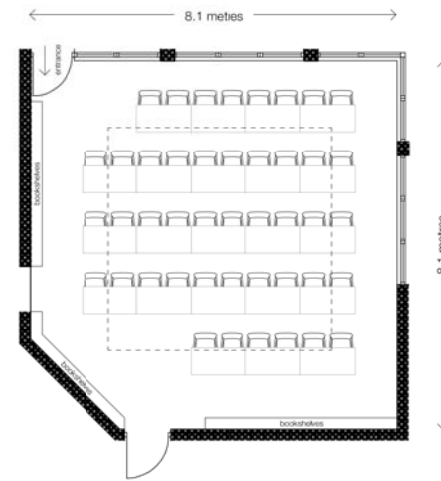

Location

- First floor, Library, Memorial Court

Connecting or nearby rooms

- The Bennett Room
- The Library Common Room
- Small Syndicate Rooms

Layout option & capacity

- Theatre: **60**
- U-shape: **30**
- Board Room: **40**
- Classroom: **44**
- Cabaret: **42**

Features

- Natural light
- Overlooks the University Library
- Traditional, academic feel
- Water tower nearby

Availability

- Summer vacation only

Theatre - 60

U-shape - 30

Boardroom - 40

Classroom - 44

Cabaret - 42