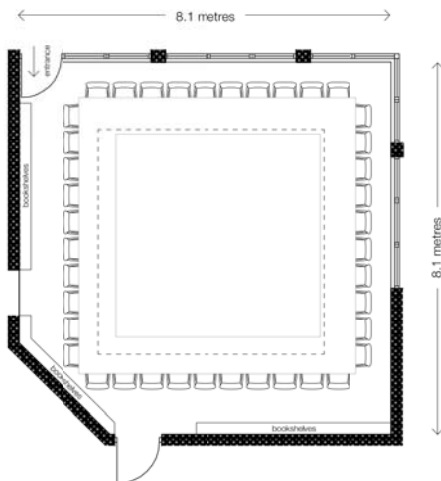

Location

- First floor, Library, Memorial Court

Connecting or nearby rooms

- The Bennett Room
- The Library Common Room
- Small Syndicate Rooms

Layout option & capacity

- Theatre: **60**
- U-shape: **30**
- Board Room: **40**
- Classroom: **44**
- Cabaret: **42**

Features

- Natural light
- Overlooks the University Library
- Traditional, academic feel
- Water tower nearby

Availability

- Summer vacation only

Theatre - 60

U-shape - 30

Boardroom - 40

Classroom - 44