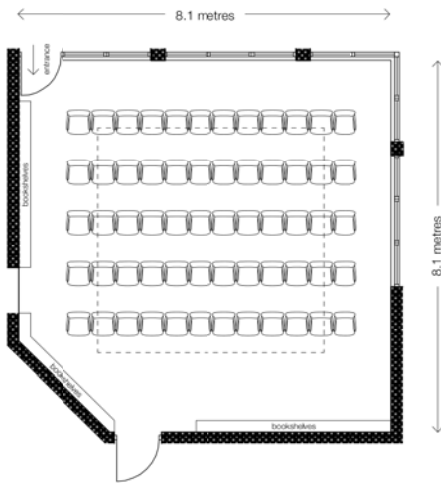

Location

- First floor, Library, Memorial Court

Connecting or nearby rooms

- The Bennett Room
- The Library Common Room
- Small Syndicate Rooms

Layout option & capacity

- Theatre: **60**
- U-shape: **30**
- Board Room: **40**
- Classroom: **44**
- Cabaret: **42**

Features

- Natural light
- Overlooks the University Library
- Traditional, academic feel
- Water tower nearby

Availability

- Summer vacation only

Theatre - 60

U-shape - 30

Boardroom - 40

Classroom - 44

Cabaret - 42