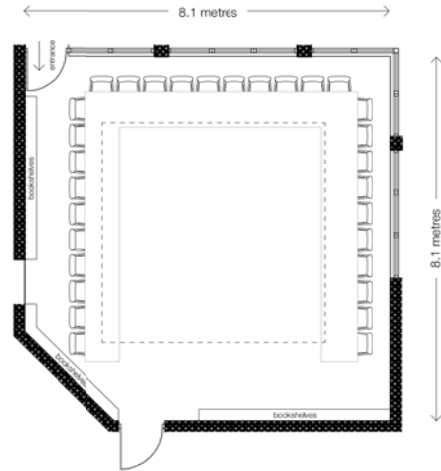

Location

- First floor, Library, Memorial Court

Connecting or nearby rooms

- The Bennett Room
- The Library Common Room
- Small Syndicate Rooms

Layout option & capacity

- Theatre: **60**
- U-shape: **30**
- Board Room: **40**
- Classroom: **44**
- Cabaret: **42**

Features

- Natural light
- Overlooks the University Library
- Traditional, academic feel
- Water tower nearby

Availability

- Summer vacation only

Theatre - 60

U-shape - 30

Boardroom - 40

Classroom - 44