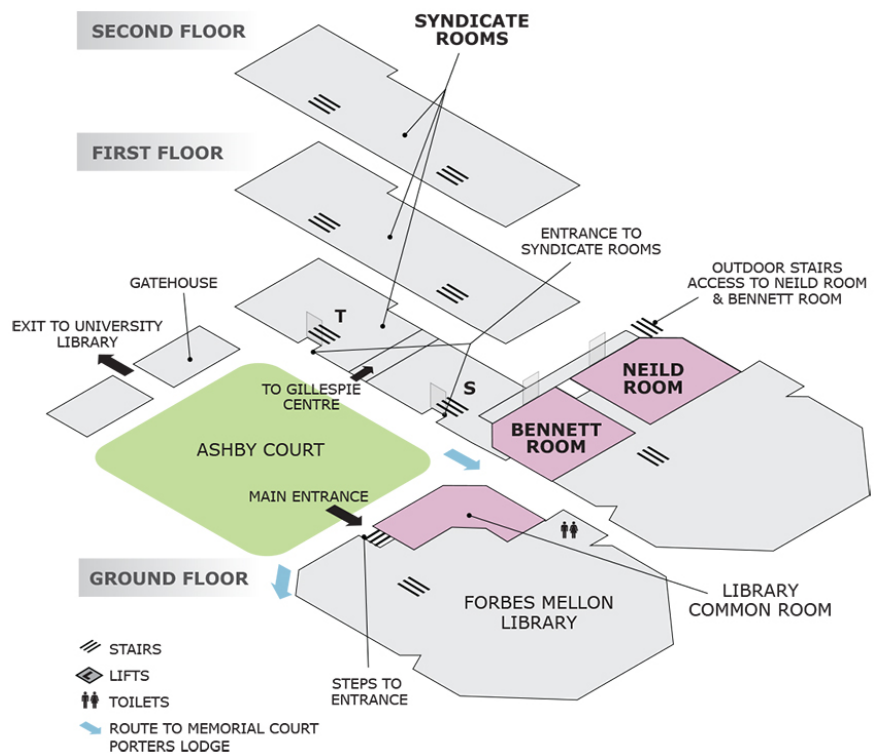

This traditional, daylight filled flexible meeting room has a scholarly feel due to the floor-to-ceiling shelves filled with books. The Neild room can be set up to your specifications and equipped with audio-visual equipment.

Location

- First floor, Library, Memorial Court

Connecting or nearby rooms

- The Bennett Room
- The Library Common Room
- Small Syndicate Rooms

Layout option & capacity

- Theatre: **60**
- U-shape: **30**
- Board Room: **40**
- Classroom: **44**
- Cabaret: **42**

Features

- Natural light
- Overlooks the University Library
- Traditional, academic feel
- Water tower nearby

Availability

- Summer vacation only

Theatre - 60

U-shape - 30

Boardroom - 40

Classroom - 44

Cabaret - 42