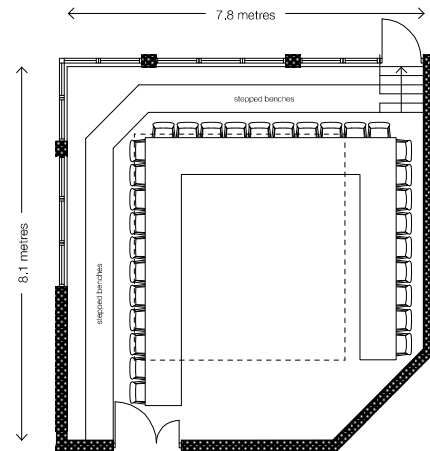

Overlooking Ashby Court and the University Library, the Bennett Room provides a flexible space with tiered seating around the edges of the room.

Ideal for boardroom meetings, workshops and theatre style presentations.

Location

- First floor, Library, Memorial Court

Connecting or nearby rooms

- The Neild room
- The Library Common room
- Small syndicate rooms

Layout option & capacity

- Theatre style: **60**
- Classroom: **44**
- U-shape: **30**
- Board Room: **40**
- Cabaret: **42**

Features

- Natural light
- Overlooks the University Library
- Refreshments are served nearby

Availability

- University vacations

Theatre - 60

U-shape - 30

Boardroom - 40

Classroom - 44