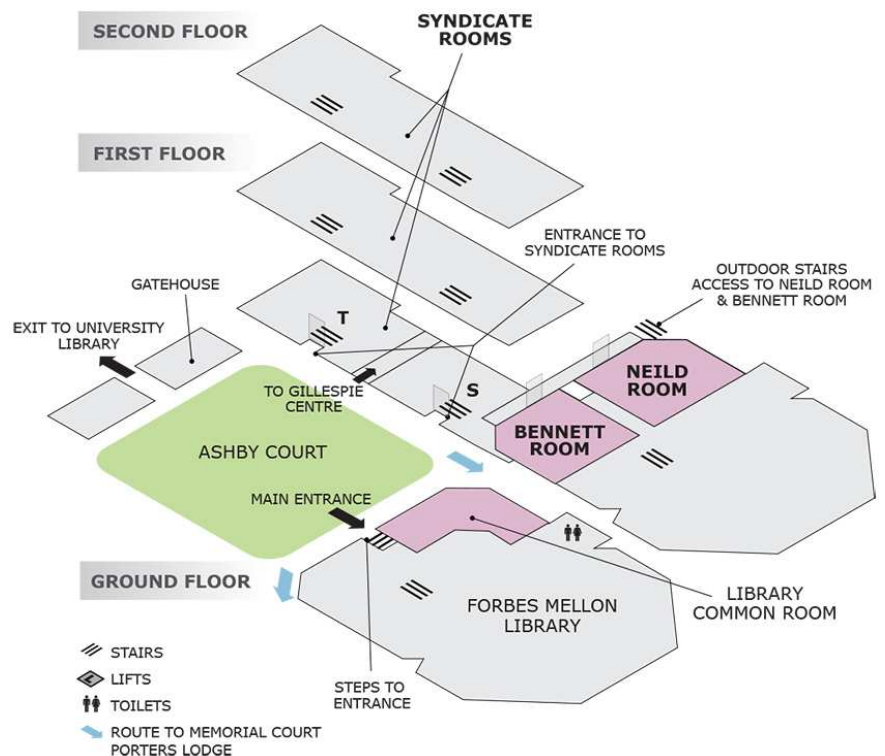

Overlooking Ashby Court and the University Library, the Bennett Room provides a flexible space with tiered seating around the edges of the room.

Ideal for boardroom meetings, workshops and theatre style presentations.

Location

- First floor, Library, Memorial Court

Connecting or nearby rooms

- The Neild room
- The Library Common room
- Small syndicate rooms

Layout option & capacity

- Theatre style: **60**
- Classroom: **44**
- U-shape: **30**
- Board Room: **40**
- Cabaret: **42**

Features

- Natural light
- Overlooks the University Library
- Refreshments are served nearby

Availability

- University vacations

Theatre - 60

U-shape - 30

Boardroom - 40

Classroom - 44

Cabaret - 42