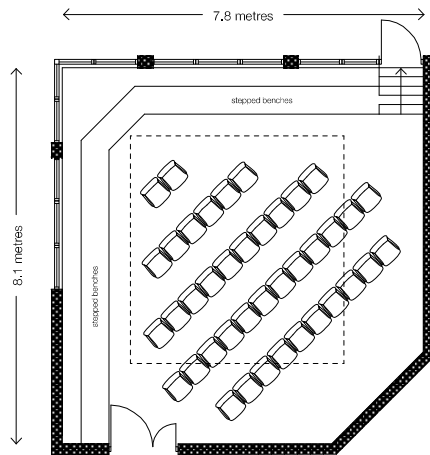

Overlooking Ashby Court and the University Library, the Bennett Room provides a flexible space with tiered seating around the edges of the room.

Ideal for boardroom meetings, workshops and theatre style presentations.

Location

- First floor, Library, Memorial Court

Connecting or nearby rooms

- The Neild room
- The Library Common room
- Small syndicate rooms

Layout option & capacity

- Theatre style: **60**
- Classroom: **44**
- U-shape: **30**
- Board Room: **40**
- Cabaret: **42**

Features

- Natural light
- Overlooks the University Library
- Refreshments are served nearby

Availability

- University vacations

Theatre - 60

U-shape - 30

Boardroom - 40

Classroom - 44