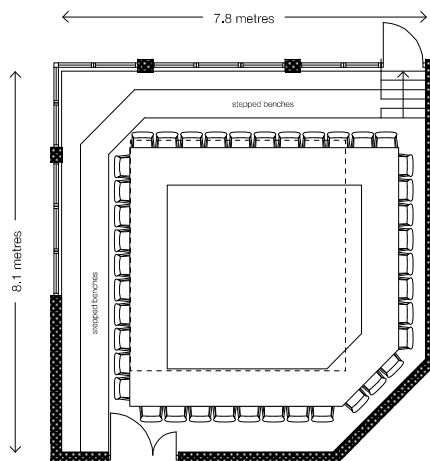

Overlooking Ashby Court and the University Library, the Bennett Room provides a flexible space with tiered seating around the edges of the room.

Ideal for boardroom meetings, workshops and theatre style presentations.

Location

- First floor, Library, Memorial Court

Connecting or nearby rooms

- The Neild room
- The Library Common room
- Small syndicate rooms

Layout option & capacity

- Theatre style: **60**
- Classroom: **44**
- U-shape: **30**
- Board Room: **40**
- Cabaret: **42**

Features

- Natural light
- Overlooks the University Library
- Refreshments are served nearby

Availability

- University vacations

Theatre - 60

U-shape - 30

Boardroom - 40

Classroom - 44