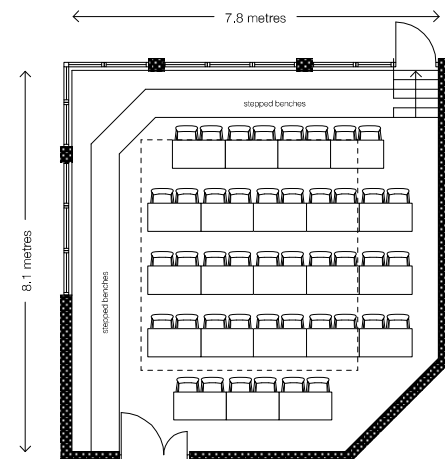

Overlooking Ashby Court and the University Library, the Bennett Room provides a flexible space with tiered seating around the edges of the room.

Ideal for boardroom meetings, workshops and theatre style presentations.

Location

- First floor, Library, Memorial Court

Connecting or nearby rooms

- The Neild room
- The Library Common room
- Small syndicate rooms

Layout option & capacity

- Theatre style: **60**
- Classroom: **44**
- U-shape: **30**
- Board Room: **40**
- Cabaret: **42**

Features

- Natural light
- Overlooks the University Library
- Refreshments are served nearby

Availability

- University vacations

Theatre - 60

U-shape - 30

Boardroom - 40

Classroom - 44