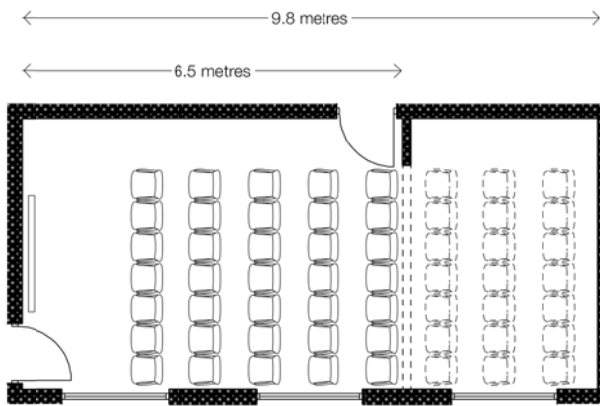

Theatre - 35 (56 extended)