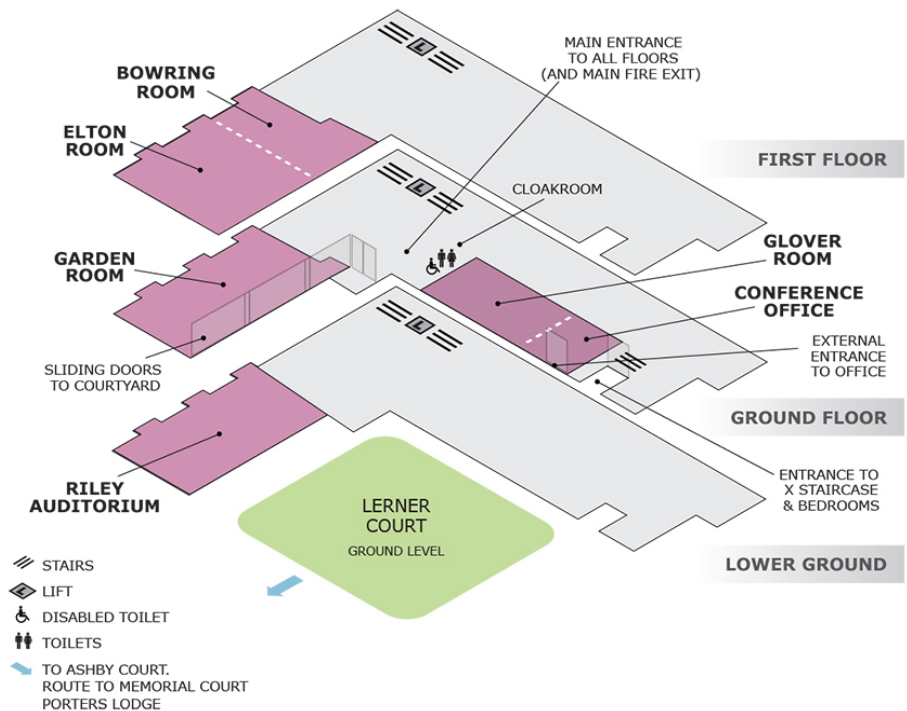

Availability

- Year-round