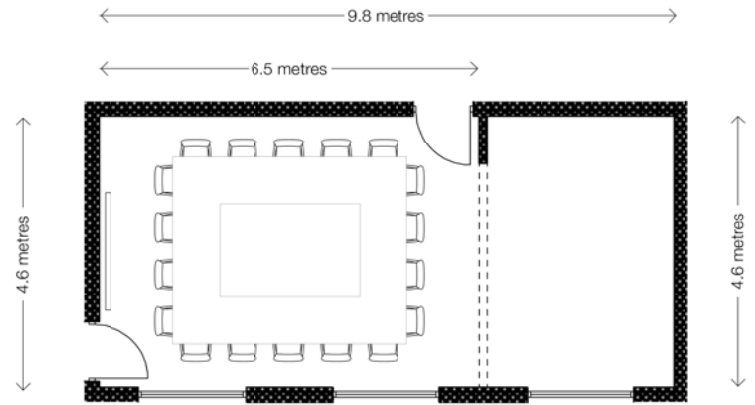

Classroom - 24