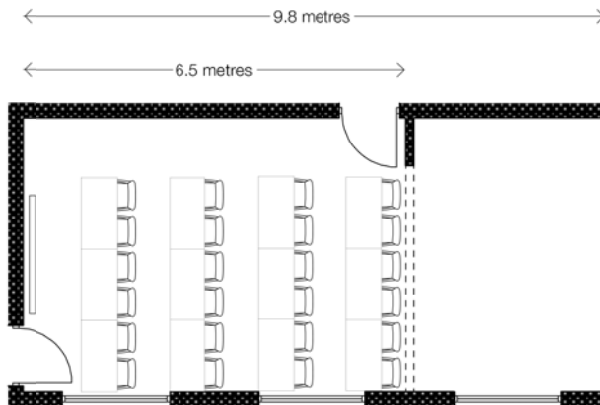

Boardroom - 18