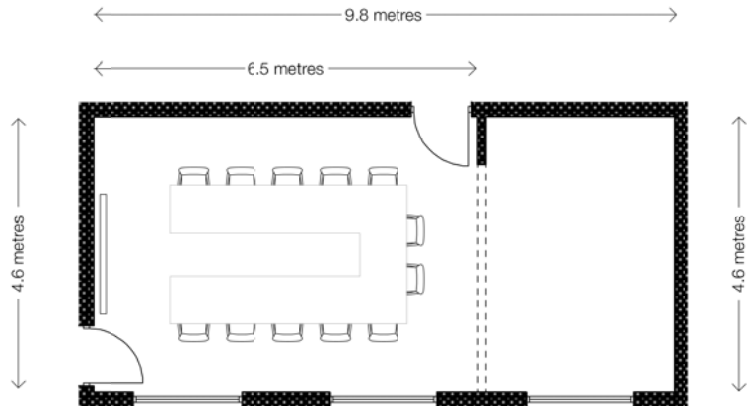

U-shape - 12