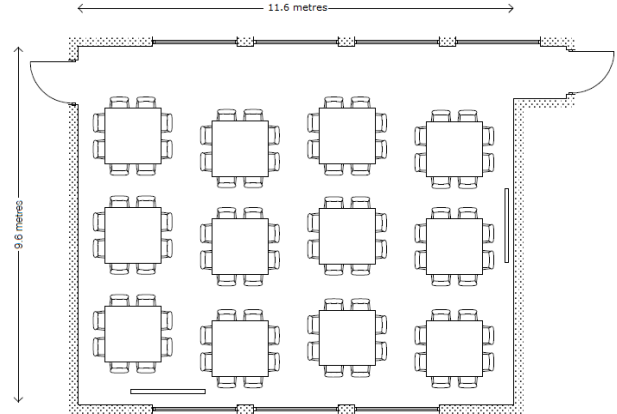

# The Gillespie Centre: Elton Bowring Room

This flexible meeting room comfortably seats 150 delegates theatre style and 96 delegates cabaret style. The floor to ceiling windows on both sides provide tranquil views overlooking the University Library and Lerner Court.

## Connecting or nearby rooms

- This room can be divided by an acoustic wall into two syndicate rooms seating 90 and 48 theatre style

## Layout option & capacity

- Standing: **200**
- Theatre style: **150**
- Classroom: **72**
- U-shape: **44**
- Board Room: **56**
- Cabaret: **96**

## Availability

- Year-round

**Theatre style – 150**

**Classroom - 72**

**U-Shape - 44**

**Cabaret - 96**

**Cabaret - 48 (Elton Room) & 30 (Bowring Room)**

**Theatre - 90 (Elton Room) & 48 (Bowring Room)**