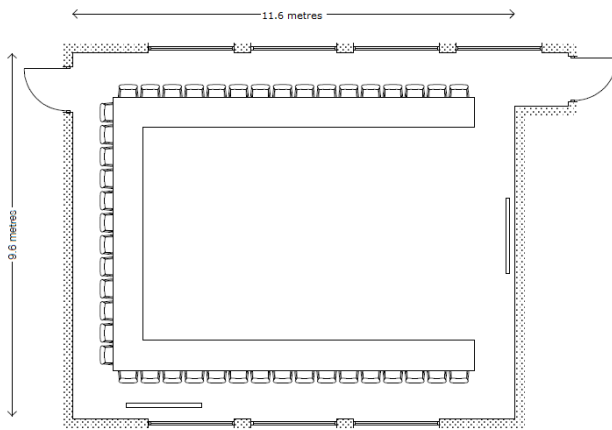

## Availability

- Year-round

**Theatre style – 150**

**Classroom - 72**

**U-Shape - 44**

**Cabaret - 96**

**Cabaret - 48 (Elton Room) & 30 (Bowring Room)**

**Theatre - 90 (Elton Room) & 48 (Bowring Room)**