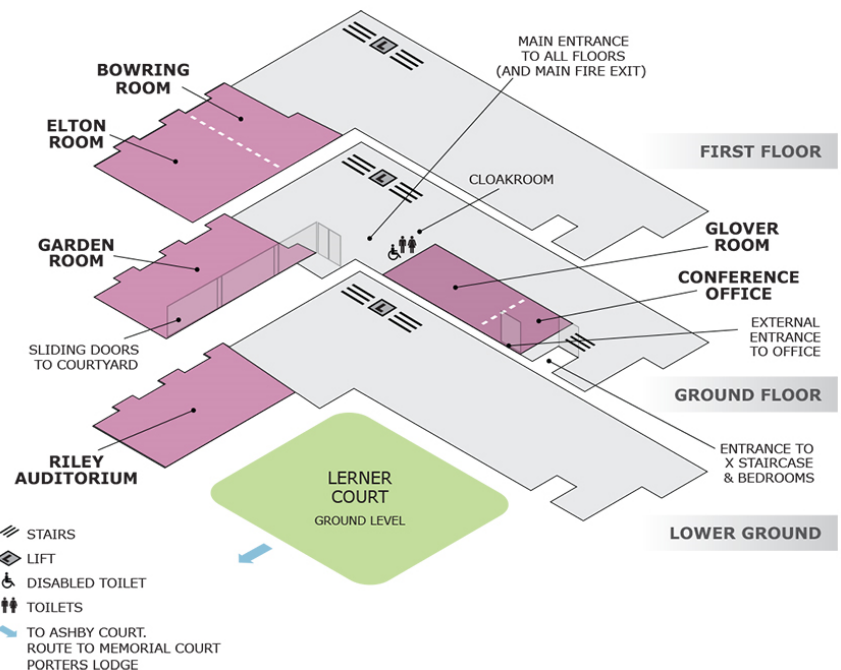

## Connecting or nearby rooms

- This room can be divided by an acoustic wall into two syndicate rooms seating 90 and 48 theatre style

## Layout option & capacity

- Standing: **200**
- Theatre style: **150**
- Classroom: **72**
- U-shape: **44**
- Board Room: **56**
- Cabaret: **96**

## Features

- Double-aspect, light filled space
- All windows have electronic blinds
- Acoustic wall allows room to be divided into 2 break-out rooms
- Suitable for exhibitions and posters
- Water tower

## Availability

- Year-round

**Theatre style – 150**

**Classroom - 72**

**U-Shape - 44**

**Cabaret - 96**

**Cabaret - 48 (Elton Room) & 30 (Bowring Room)**

**Theatre - 90 (Elton Room) & 48 (Bowring Room)**