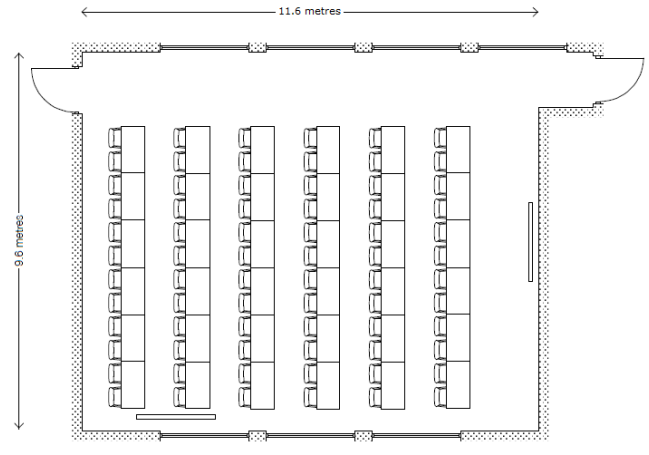

## Connecting or nearby rooms

- This room can be divided by an acoustic wall into two syndicate rooms seating 90 and 48 theatre style

## Layout option & capacity

- Standing: **200**
- Theatre style: **150**
- Classroom: **72**
- U-shape: **44**
- Board Room: **56**
- Cabaret: **96**

## Availability

- Year-round

**Theatre style – 150**

**Classroom - 72**

**U-Shape - 44**

**Cabaret - 96**

**Cabaret - 48 (Elton Room) & 30 (Bowring Room)**

**Theatre - 90 (Elton Room) & 48 (Bowring Room)**