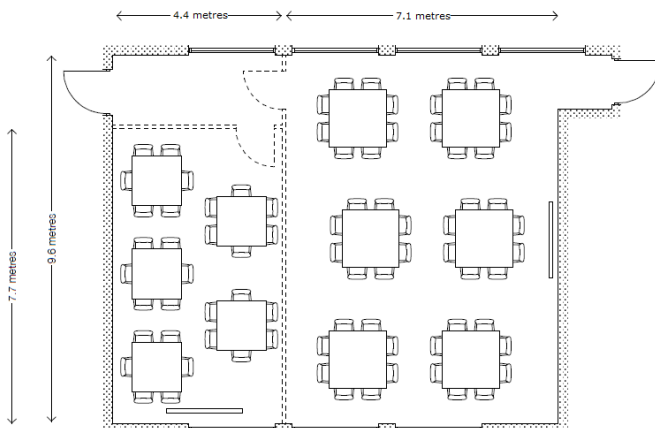

# The Gillespie Centre: Elton Bowring Room

This flexible meeting room comfortably seats 150 delegates theatre style and 96 delegates cabaret style. The floor to ceiling windows on both sides provide tranquil views overlooking the University Library and Lerner Court.

## Connecting or nearby rooms

- This room can be divided by an acoustic wall into two syndicate rooms seating 90 and 48 theatre style

## Layout option & capacity

- Standing: **200**
- Theatre style: **150**
- Classroom: **72**
- U-shape: **44**
- Board Room: **56**
- Cabaret: **96**

## Availability

- Year-round

**Theatre style – 150**

**Classroom - 72**

**U-Shape - 44**

**Cabaret - 96**

**Cabaret - 48 (Elton Room) & 30 (Bowring Room)**

**Theatre - 90 (Elton Room) & 48 (Bowring Room)**