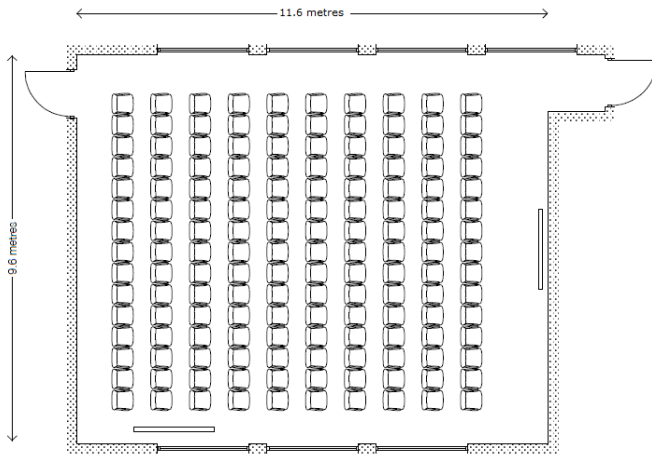

## Connecting or nearby rooms

- This room can be divided by an acoustic wall into two syndicate rooms seating 90 and 48 theatre style

## Layout option & capacity

- Standing: **200**
- Theatre style: **150**
- Classroom: **72**
- U-shape: **44**
- Board Room: **56**
- Cabaret: **96**

## Availability

- Year-round

**Theatre style – 150**

**Classroom - 72**

**U-Shape - 44**

**Cabaret - 96**

**Cabaret - 48 (Elton Room) & 30 (Bowring Room)**

**Theatre - 90 (Elton Room) & 48 (Bowring Room)**