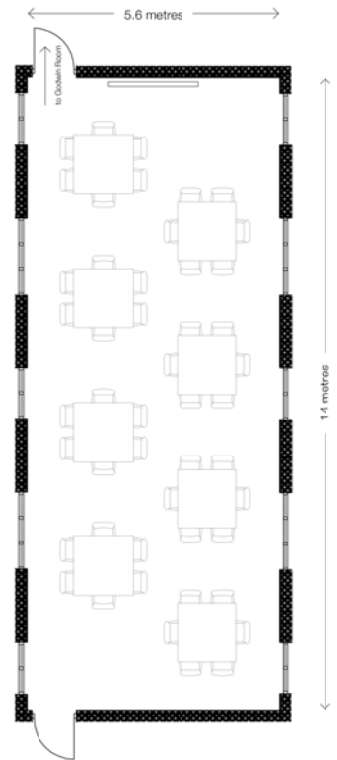

- Ground floor, Old Court

Connecting or nearby rooms

- The Godwin Room
- F7, F8, B2

Layout option & capacity

- Theatre style: **90**
- Classroom: **48**
- U-shape: **34**
- Board Room: **34**
- Cabaret: **48**

Features

- Double aspect, light-filled space
- All windows have blinds
- Views over Old Court and Kings College lawns
- Several small syndicates rooms nearby
- Water towers
- Accessible by small ramp

Availability

Cabaret - 48

U-shape - 34

Classroom - 48