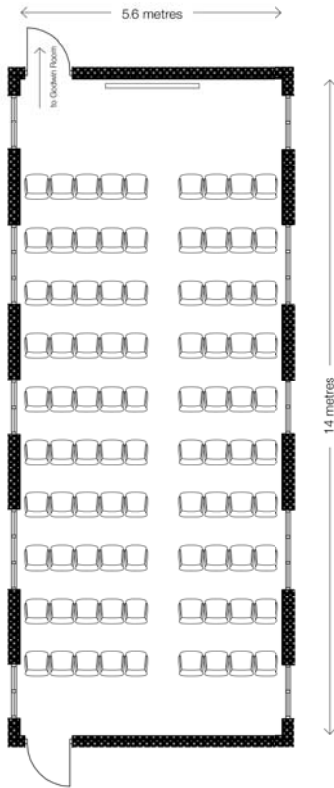

Theatre - 90