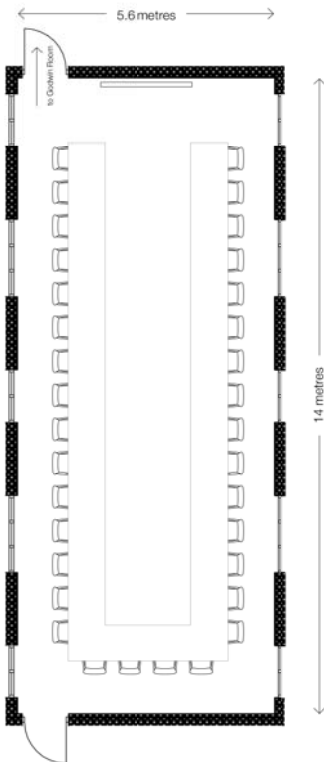

- Ground floor, Old Court

Connecting or nearby rooms

- The Godwin Room
- F7, F8, B2

Layout option & capacity

- Theatre style: **90**
- Classroom: **48**
- U-shape: **34**
- Board Room: **34**
- Cabaret: **48**

Features

- Double aspect, light-filled space
- All windows have blinds
- Views over Old Court and Kings College lawns
- Several small syndicates rooms nearby
- Water towers
- Accessible by small ramp

Availability

Cabaret - 48

U-shape - 34

Classroom - 48