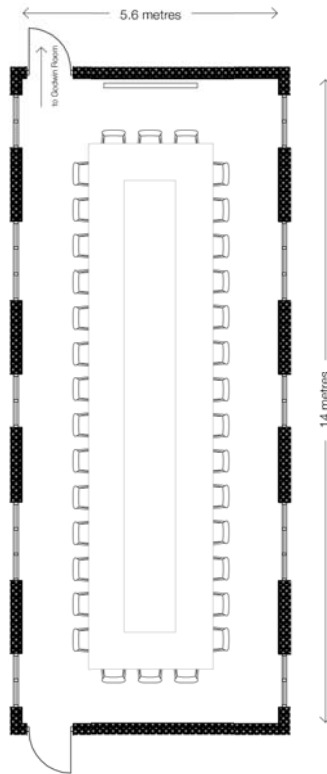

- Ground floor, Old Court

Connecting or nearby rooms

- The Godwin Room
- F7, F8, B2

Layout option & capacity

- Theatre style: **90**
- Classroom: **48**
- U-shape: **34**
- Board Room: **34**
- Cabaret: **48**

Features

- Double aspect, light-filled space
- All windows have blinds
- Views over Old Court and Kings College lawns
- Several small syndicates rooms nearby
- Water towers
- Accessible by small ramp

Availability

Cabaret - 48

U-shape - 34

Classroom - 48