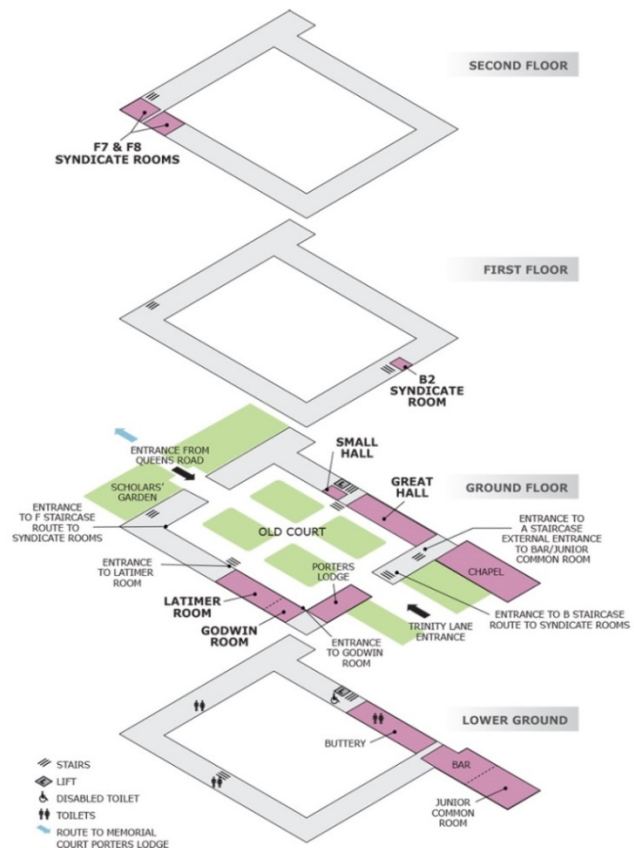

Availability

- University vacations

To contact our friendly team, please
call: 01223 333203 email: conferencing@clare.cam.ac.uk
or for more information please visit our website: clareconferencing.com