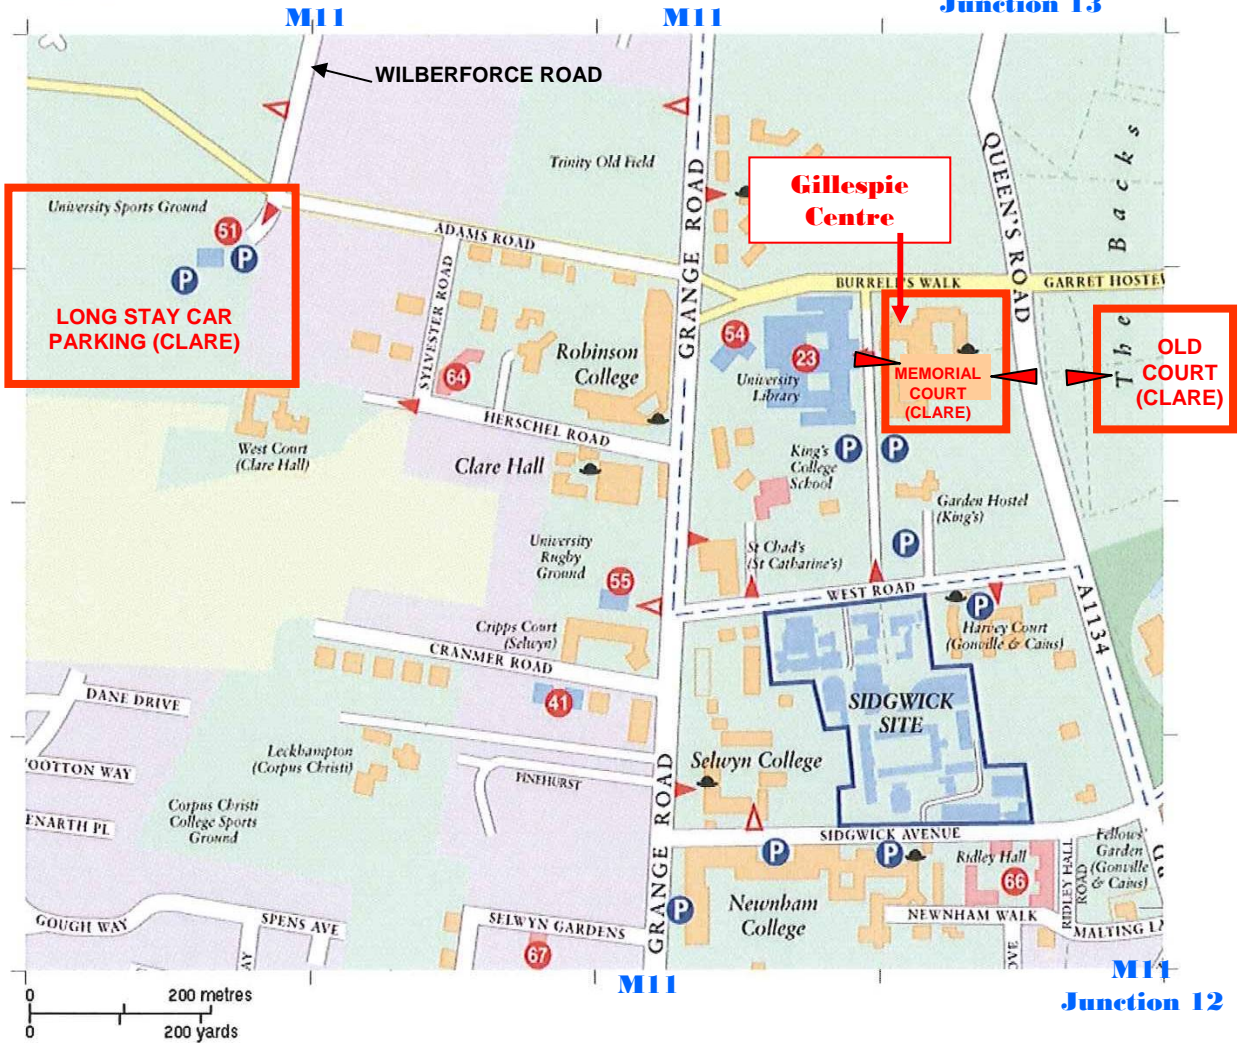

West Cambridge Site

The following locations are marked by numbers or initials:

- 23 Cambridge University Library
- 41 Taylor-Schechter Genizah Research Unit
Lauterpacht Research Centre for International Law
- 51 Sports clubs of the University - Athletics
Sports clubs of the University - Hockey
Wilberforce Road Sports Ground
- 54 Sports clubs of the University - Real Tennis
- 55 Sports clubs of the University - Rugby Union
University Rugby Ground
- 64 Needham Research Institute
- 66 Ridley Hall Theological College
Theology through the Arts
- 67 Tyndale House