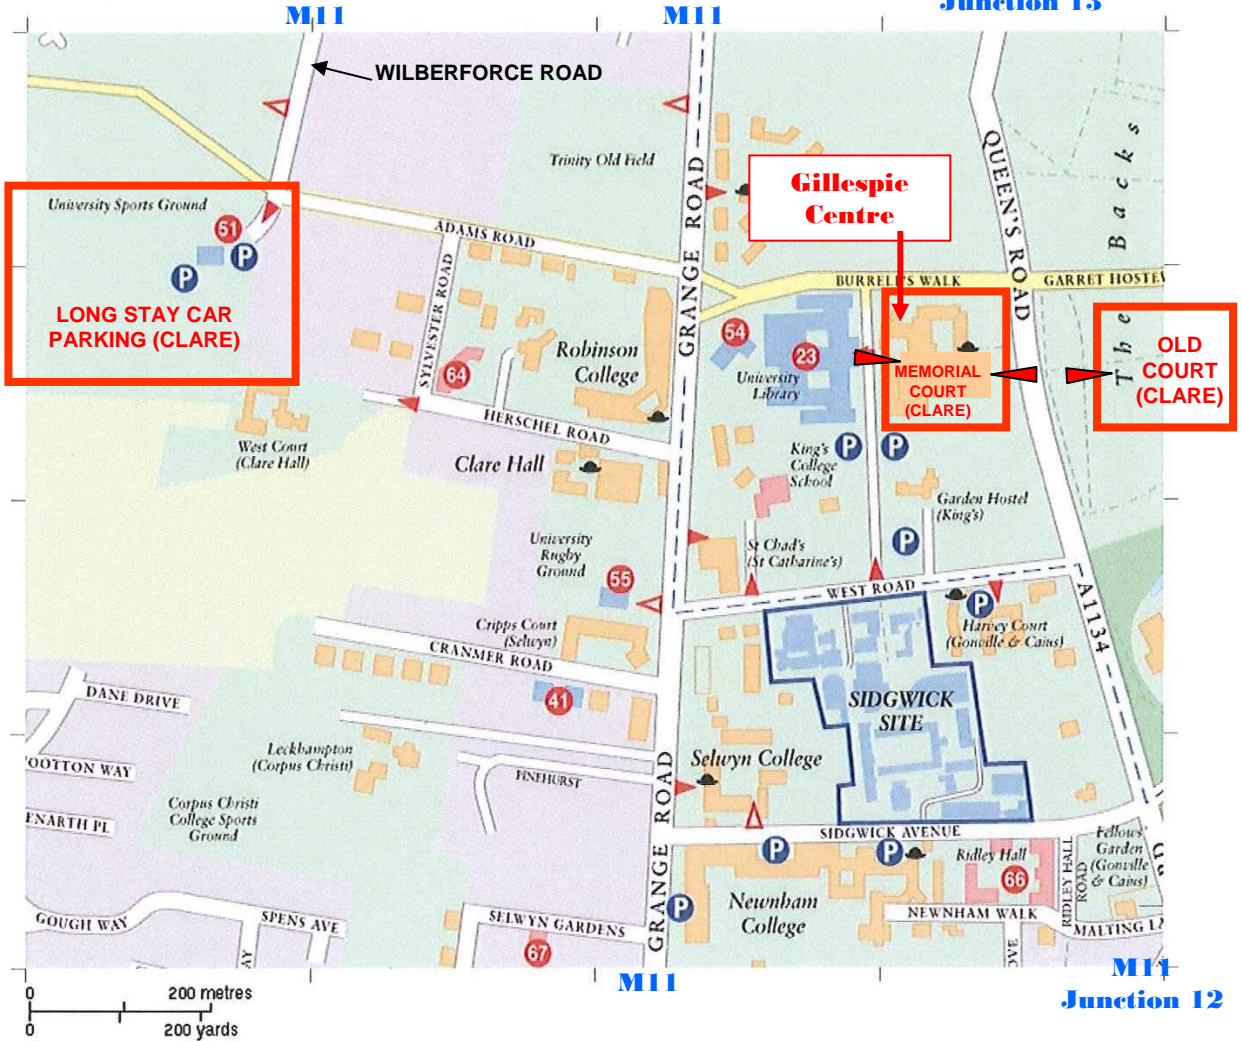

West Cambridge Site

The following locations are marked by numbers or initials:

- 23 Cambridge University Library
- 41 Taylor-Schechter Genizah Research Unit
Lauterpacht Research Centre for International Law
- 51 Sports clubs of the University - Athletics
Sports clubs of the University - Hockey
Wilberforce Road Sports Ground
- 54 Sports clubs of the University - Real Tennis
- 55 Sports clubs of the University - Rugby Union
University Rugby Ground
- 64 Needham Research Institute
- 66 Ridley Hall Theological College
Theology through the Arts
- 67 Tyndale House